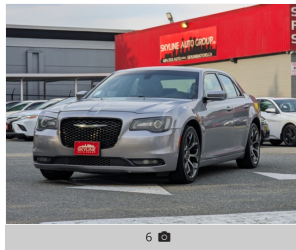

42 Vehicles

Sort: Make | Model | Year ▲ | Price | Mileage | Body Style

Display: 10 | 20

2017 Dodge Challenger 2dr Cpe R/T

90,023 Km

Stock #:	E17-230	Body Style:	Coupe
Engine:	8 Cylinder	Driveline:	RWD
Fuel Type:	Gasoline	Doors:	2 doors
Exterior:	White	Transmission:	Automatic

 Call For Price

2017 Chrysler 300 4dr Sdn 300S RWD

142,025 Km

Stock #:	E17-	Body Style:	Sedan
Engine:	6 Cylinder	Driveline:	RWD
Fuel Type:	Gasoline	Doors:	4 doors
Exterior:	Silver	Transmission:	Automatic